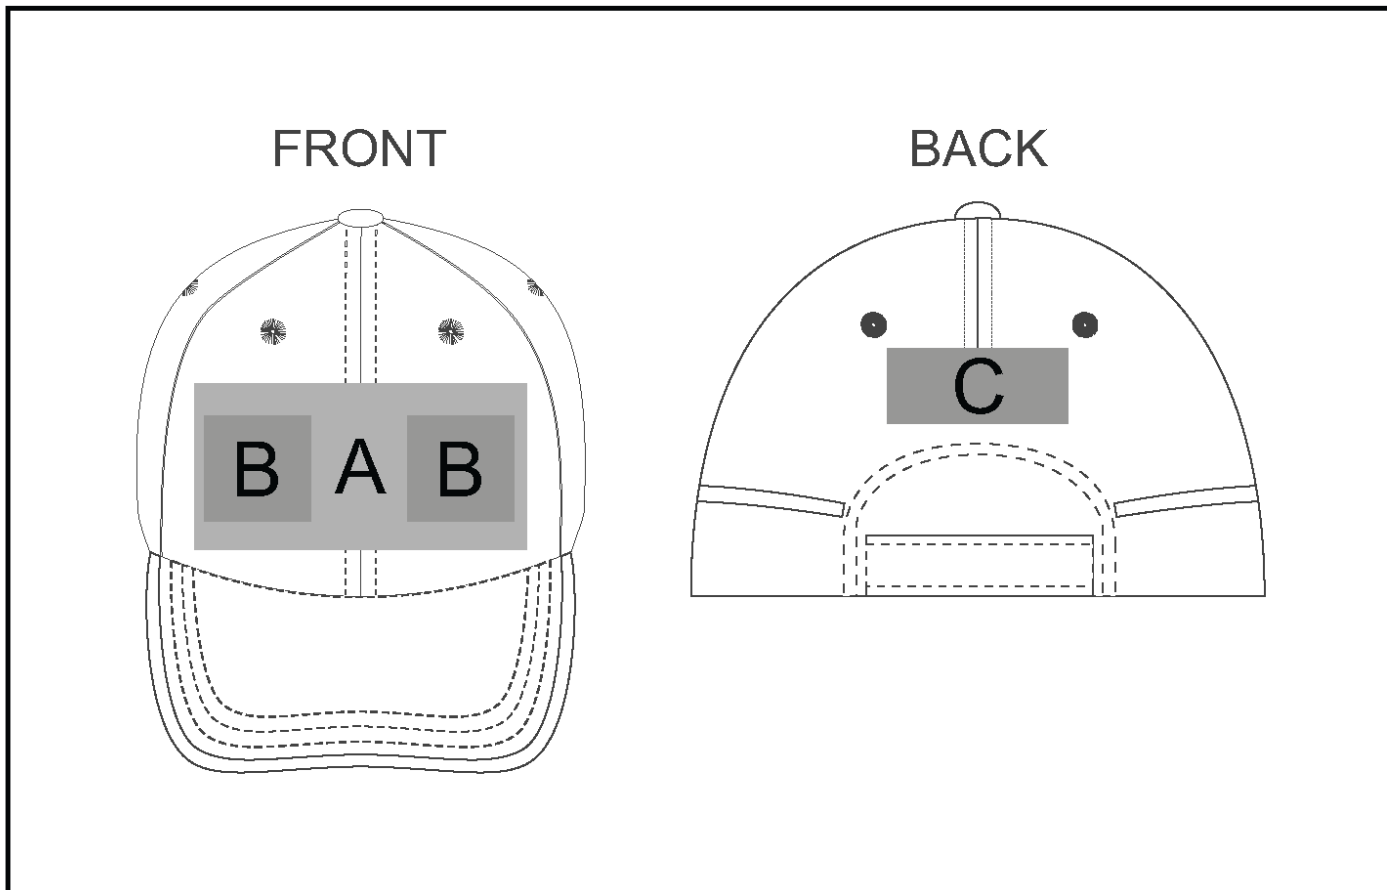

ALT-2000

Signal Hi-Viz Reflective Cap

Need to know:

Branding Options:

Position A

1. Embroidery (EM-CAPFRONT)
N/A
Size: 110mm wide x 55mm high

Position B

1. Screen Print (SB)
1 Colour
Size: 35mm wide x 35mm high

Position C

1. Embroidery (EM-CAPBACK)
N/A
Size: 60mm wide x 25mm high